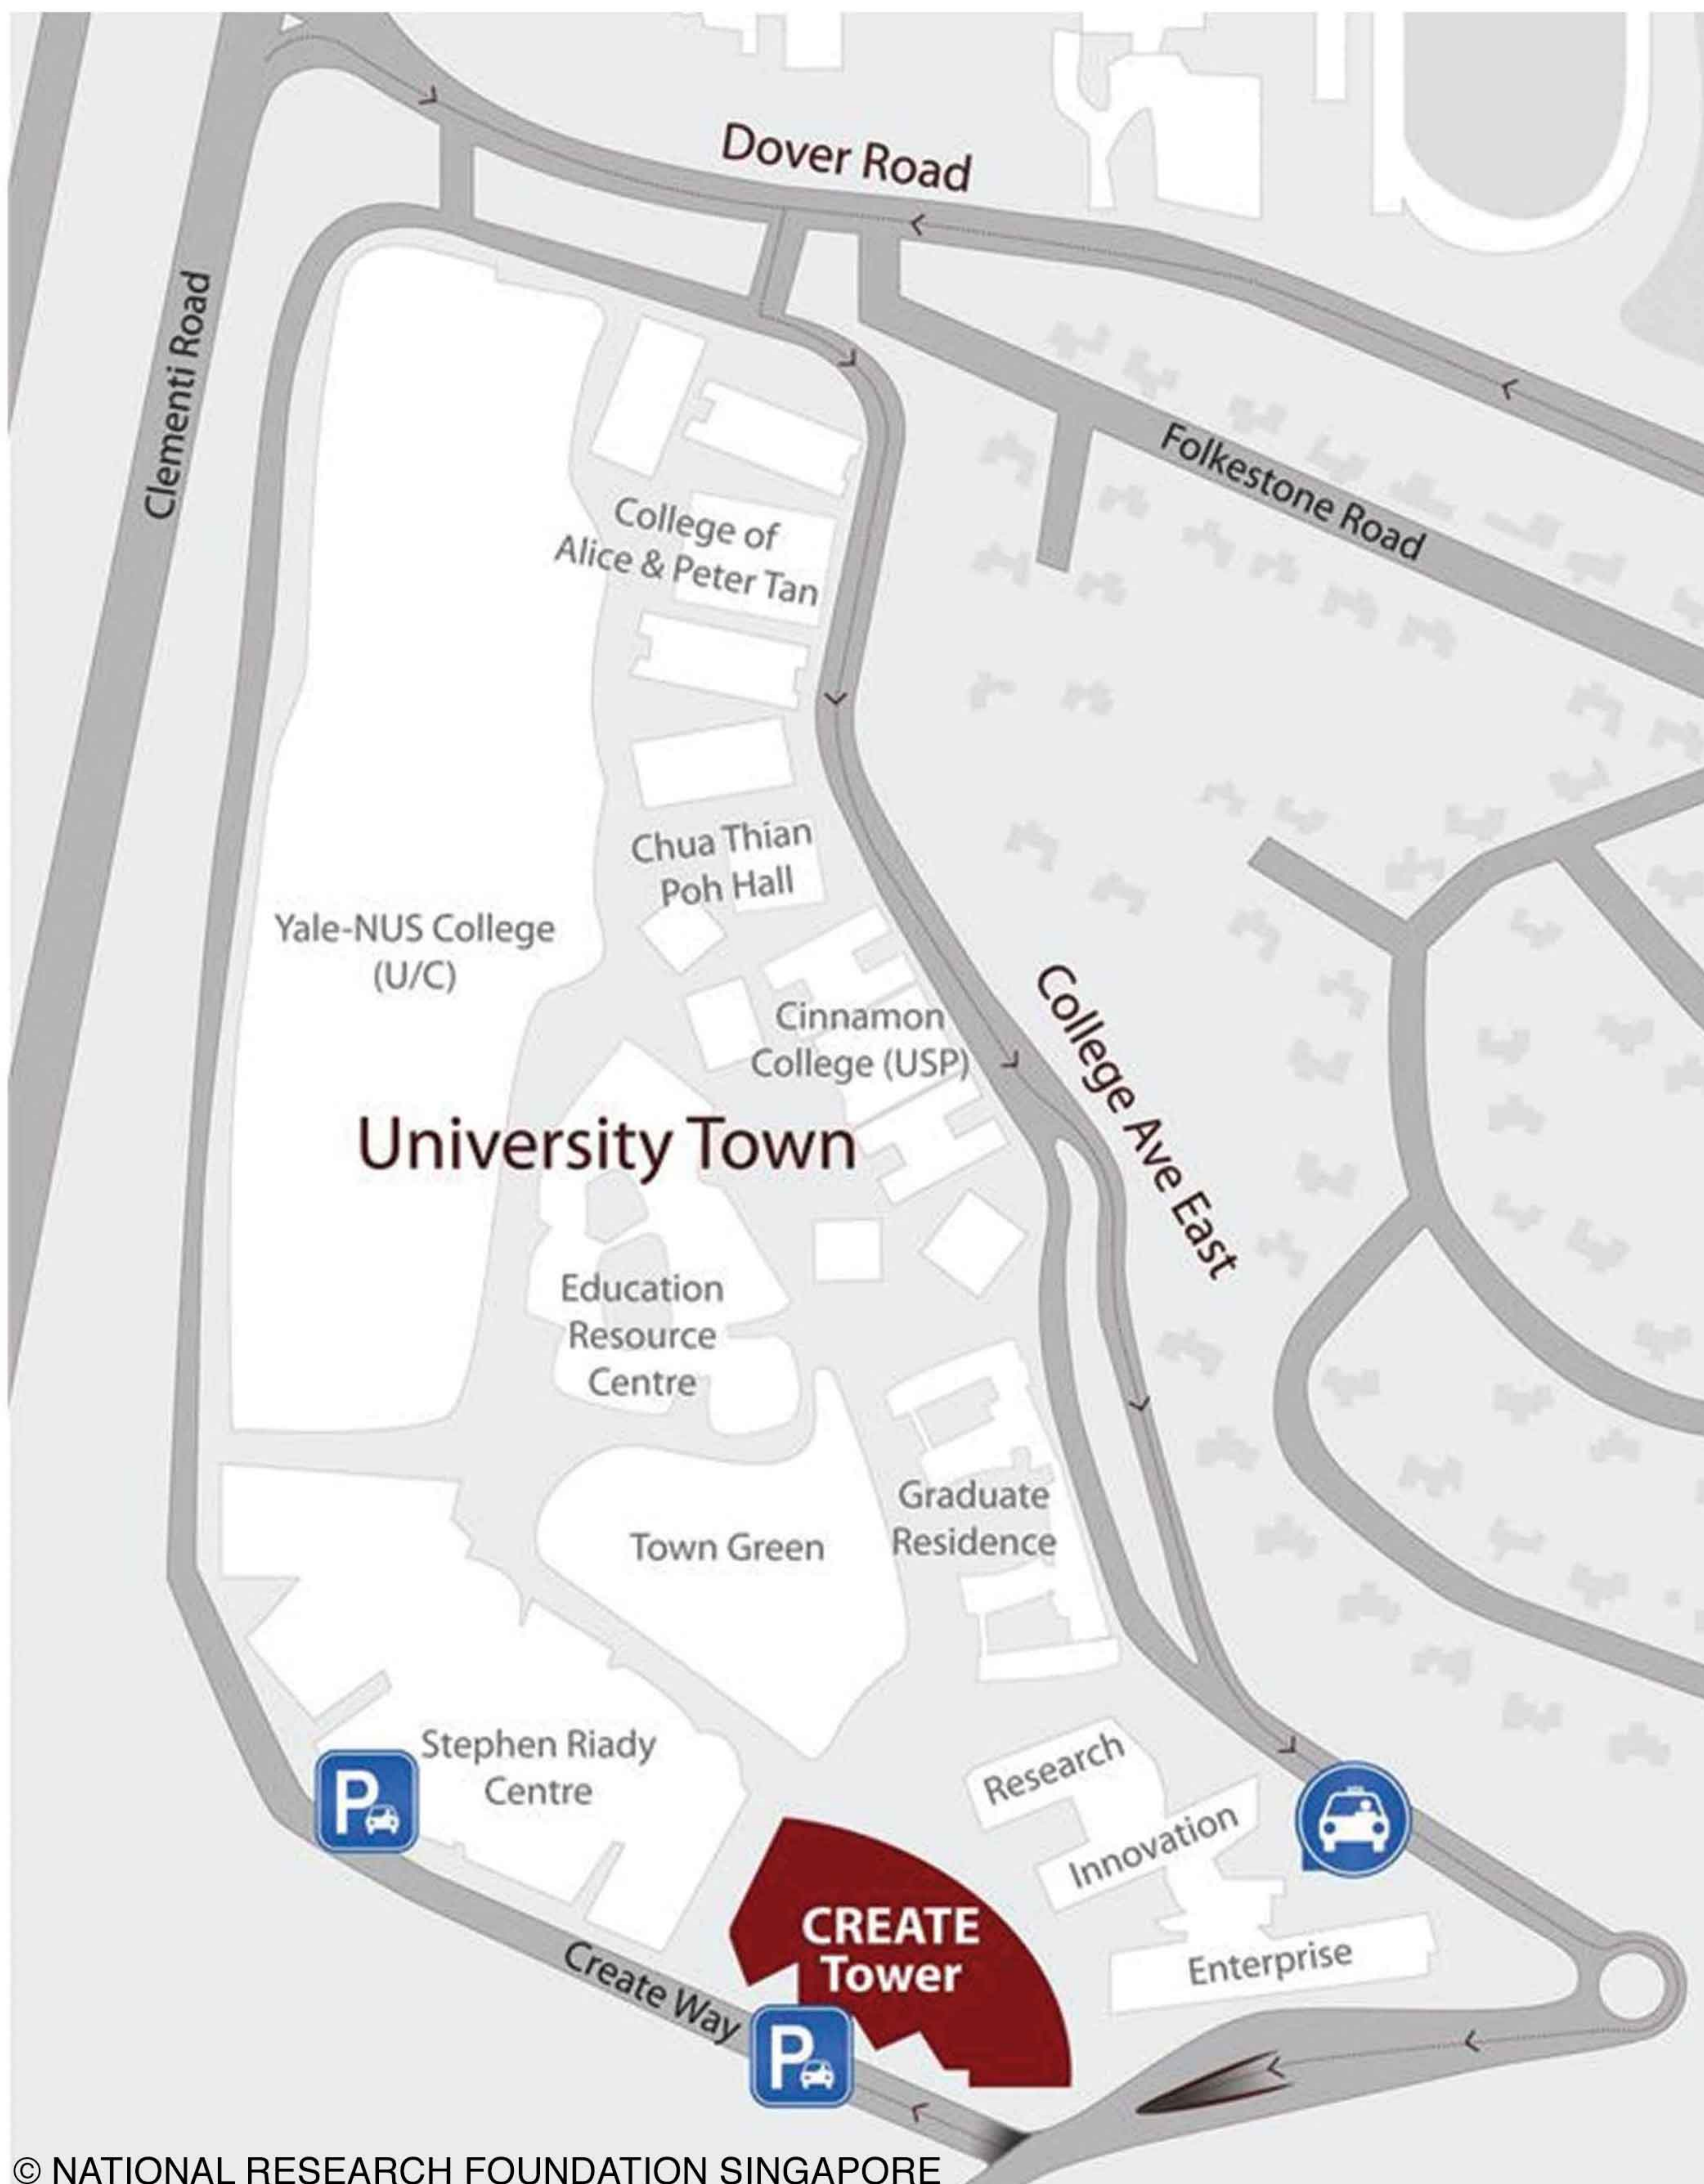

By Car, via AYE (Towards Tuas)

Directions to CREATE TOWER via AYE (towards Tuas)

1. Along AYE towards Tuas, exit at Exit 9
2. Turn left on Clementi Road
3. Turn left onto Kent Ridge Crescent (Landmark: University Cultural Centre on left)
4. Turn left onto College Link at roundabout
5. Proceed straight along Create Way
6. At roundabout, turn right and proceed down road ramp
7. Proceed to CREATE Tower carpark, turn right

By Car, via Dover Road

© NATIONAL RESEARCH FOUNDATION SINGAPORE

Directions to CREATE TOWER via Dover Road

1. Head onto Dover Road from Clementi Road
2. Turn right into University Town (Turn left if you are coming from North Buona Vista Road onto Dover Road)
3. Keep left and continue onto College Avenue East
4. Turn right after the roundabout onto Create Way
5. Proceed down the road ramp
6. Proceed to CREATE Tower carpark, turn right

By Train, Bus

Directions to CREATE TOWER by MRT

1. Alight at Kent Ridge MRT Station (CC24, Circle Line) and take Lower Kent Ridge Road exit
2. Proceed to bus stop no. 18221 (right after NUH entrance)
3. Take bus service "D2" to University Town. Alight at University Town Bus Stop.

Directions to CREATE TOWER by Bus

Bus services along Clementi Road: 33,96,151,183,196

Bus services along Dover Road: 33,196

Bus services after NUS Museum: 95, 96, 151.

1. Take shuttle bus "D1" or "D2" and alight one stop later. Alternatively, walk through the sheltered link bridge to reach University Town Plaza.