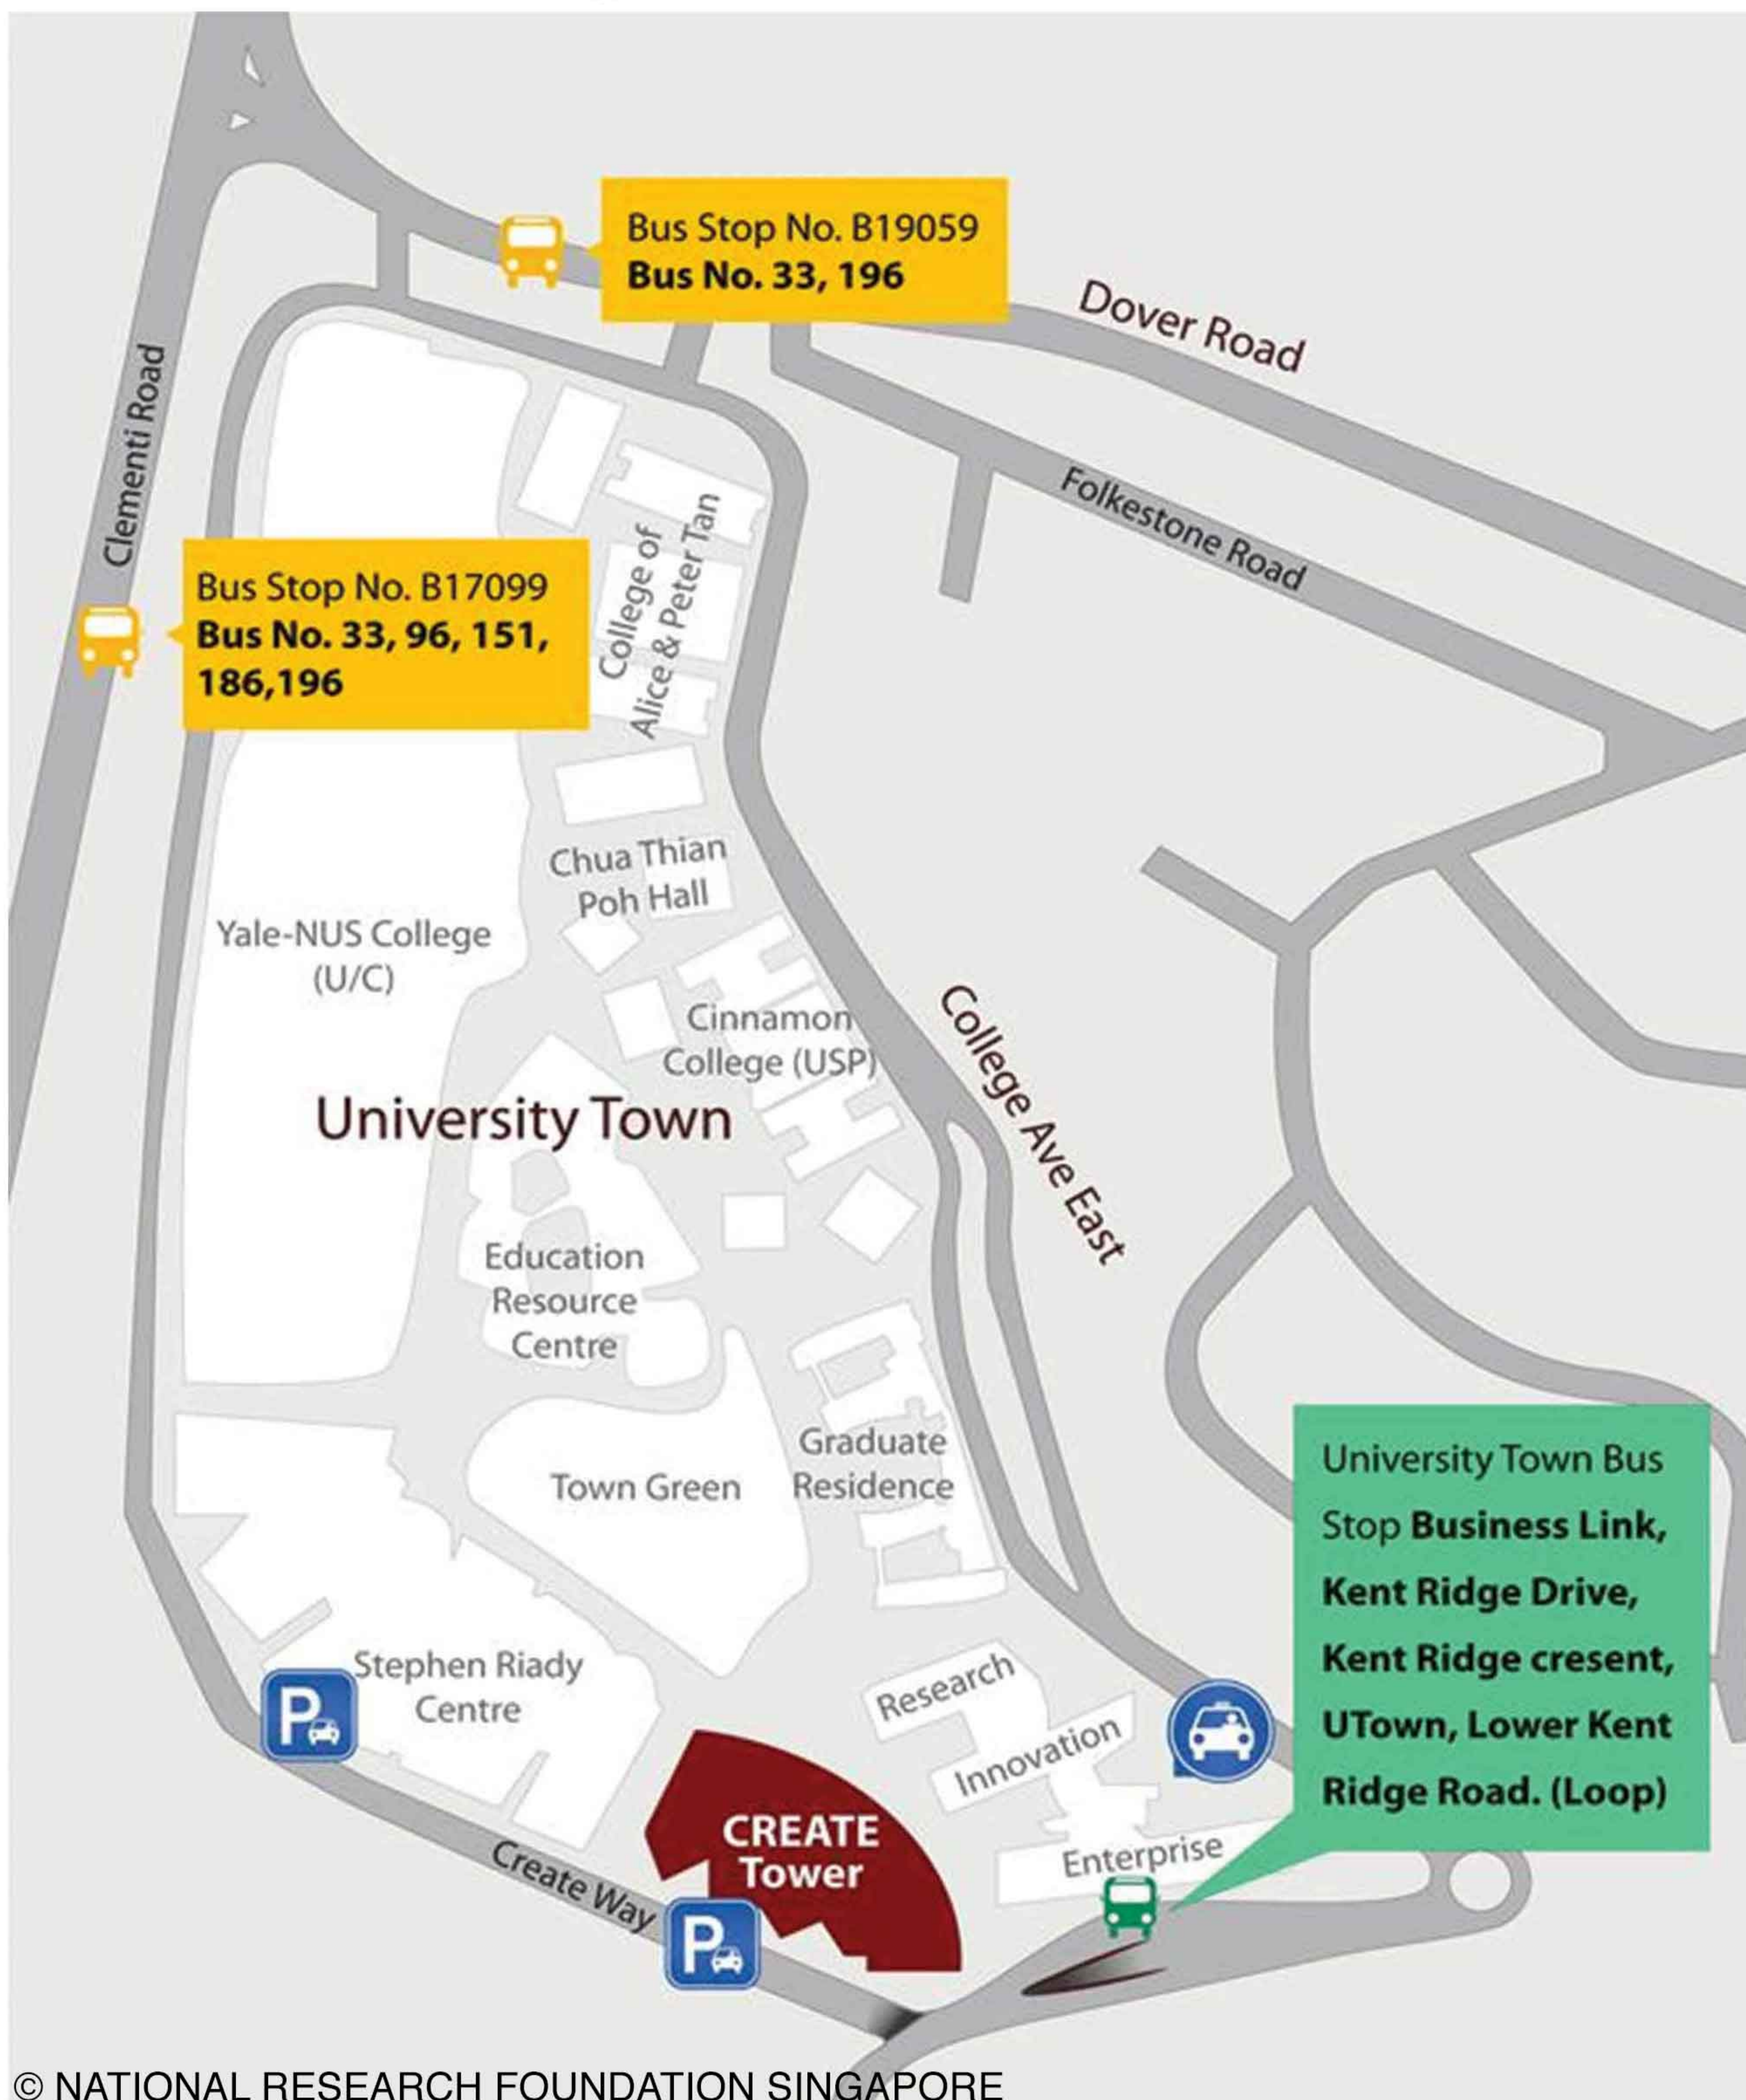

By Car, via AYE (Towards Tuas)

Directions to CREATE TOWER via AYE (towards Tuas)

1. Along AYE towards Tuas, exit at Exit 9
2. Turn left on Clementi Road
3. Turn left onto Kent Ridge Crescent (Landmark: University Cultural Centre on left)
4. Turn left onto College Link at roundabout
5. Proceed straight along Create Way
6. At roundabout, turn right and proceed down road ramp
7. Proceed to CREATE Tower carpark, turn right

By Car, via Dover Road

© NATIONAL RESEARCH FOUNDATION SINGAPORE

Directions to CREATE TOWER via Dover Road

1. Head onto Dover Road from Clementi Road
2. Turn right into University Town (Turn left if you are coming from North Buona Vista Road onto Dover Road)
3. Keep left and continue onto College Avenue East
4. Turn right after the roundabout onto Create Way
5. Proceed down the road ramp
6. Proceed to CREATE Tower carpark, turn right

By Train, Bus

Directions to CREATE TOWER by MRT

1. Alight at Kent Ridge MRT Station (CC24, Circle Line) and take Lower Kent Ridge Road exit
2. Proceed to bus stop no. 18221 (right after NUH entrance)
3. Take bus service "D2" to University Town. Alight at University Town Bus Stop.

Directions to CREATE TOWER by Bus

Bus services along Clementi Road: 33,96,151,183,196

Bus services along Dover Road: 33,196

Bus services after NUS Museum: 95, 96, 151.

1. Take shuttle bus "D1" or "D2" and alight one stop later. Alternatively, walk through the sheltered link bridge to reach University Town Plaza.