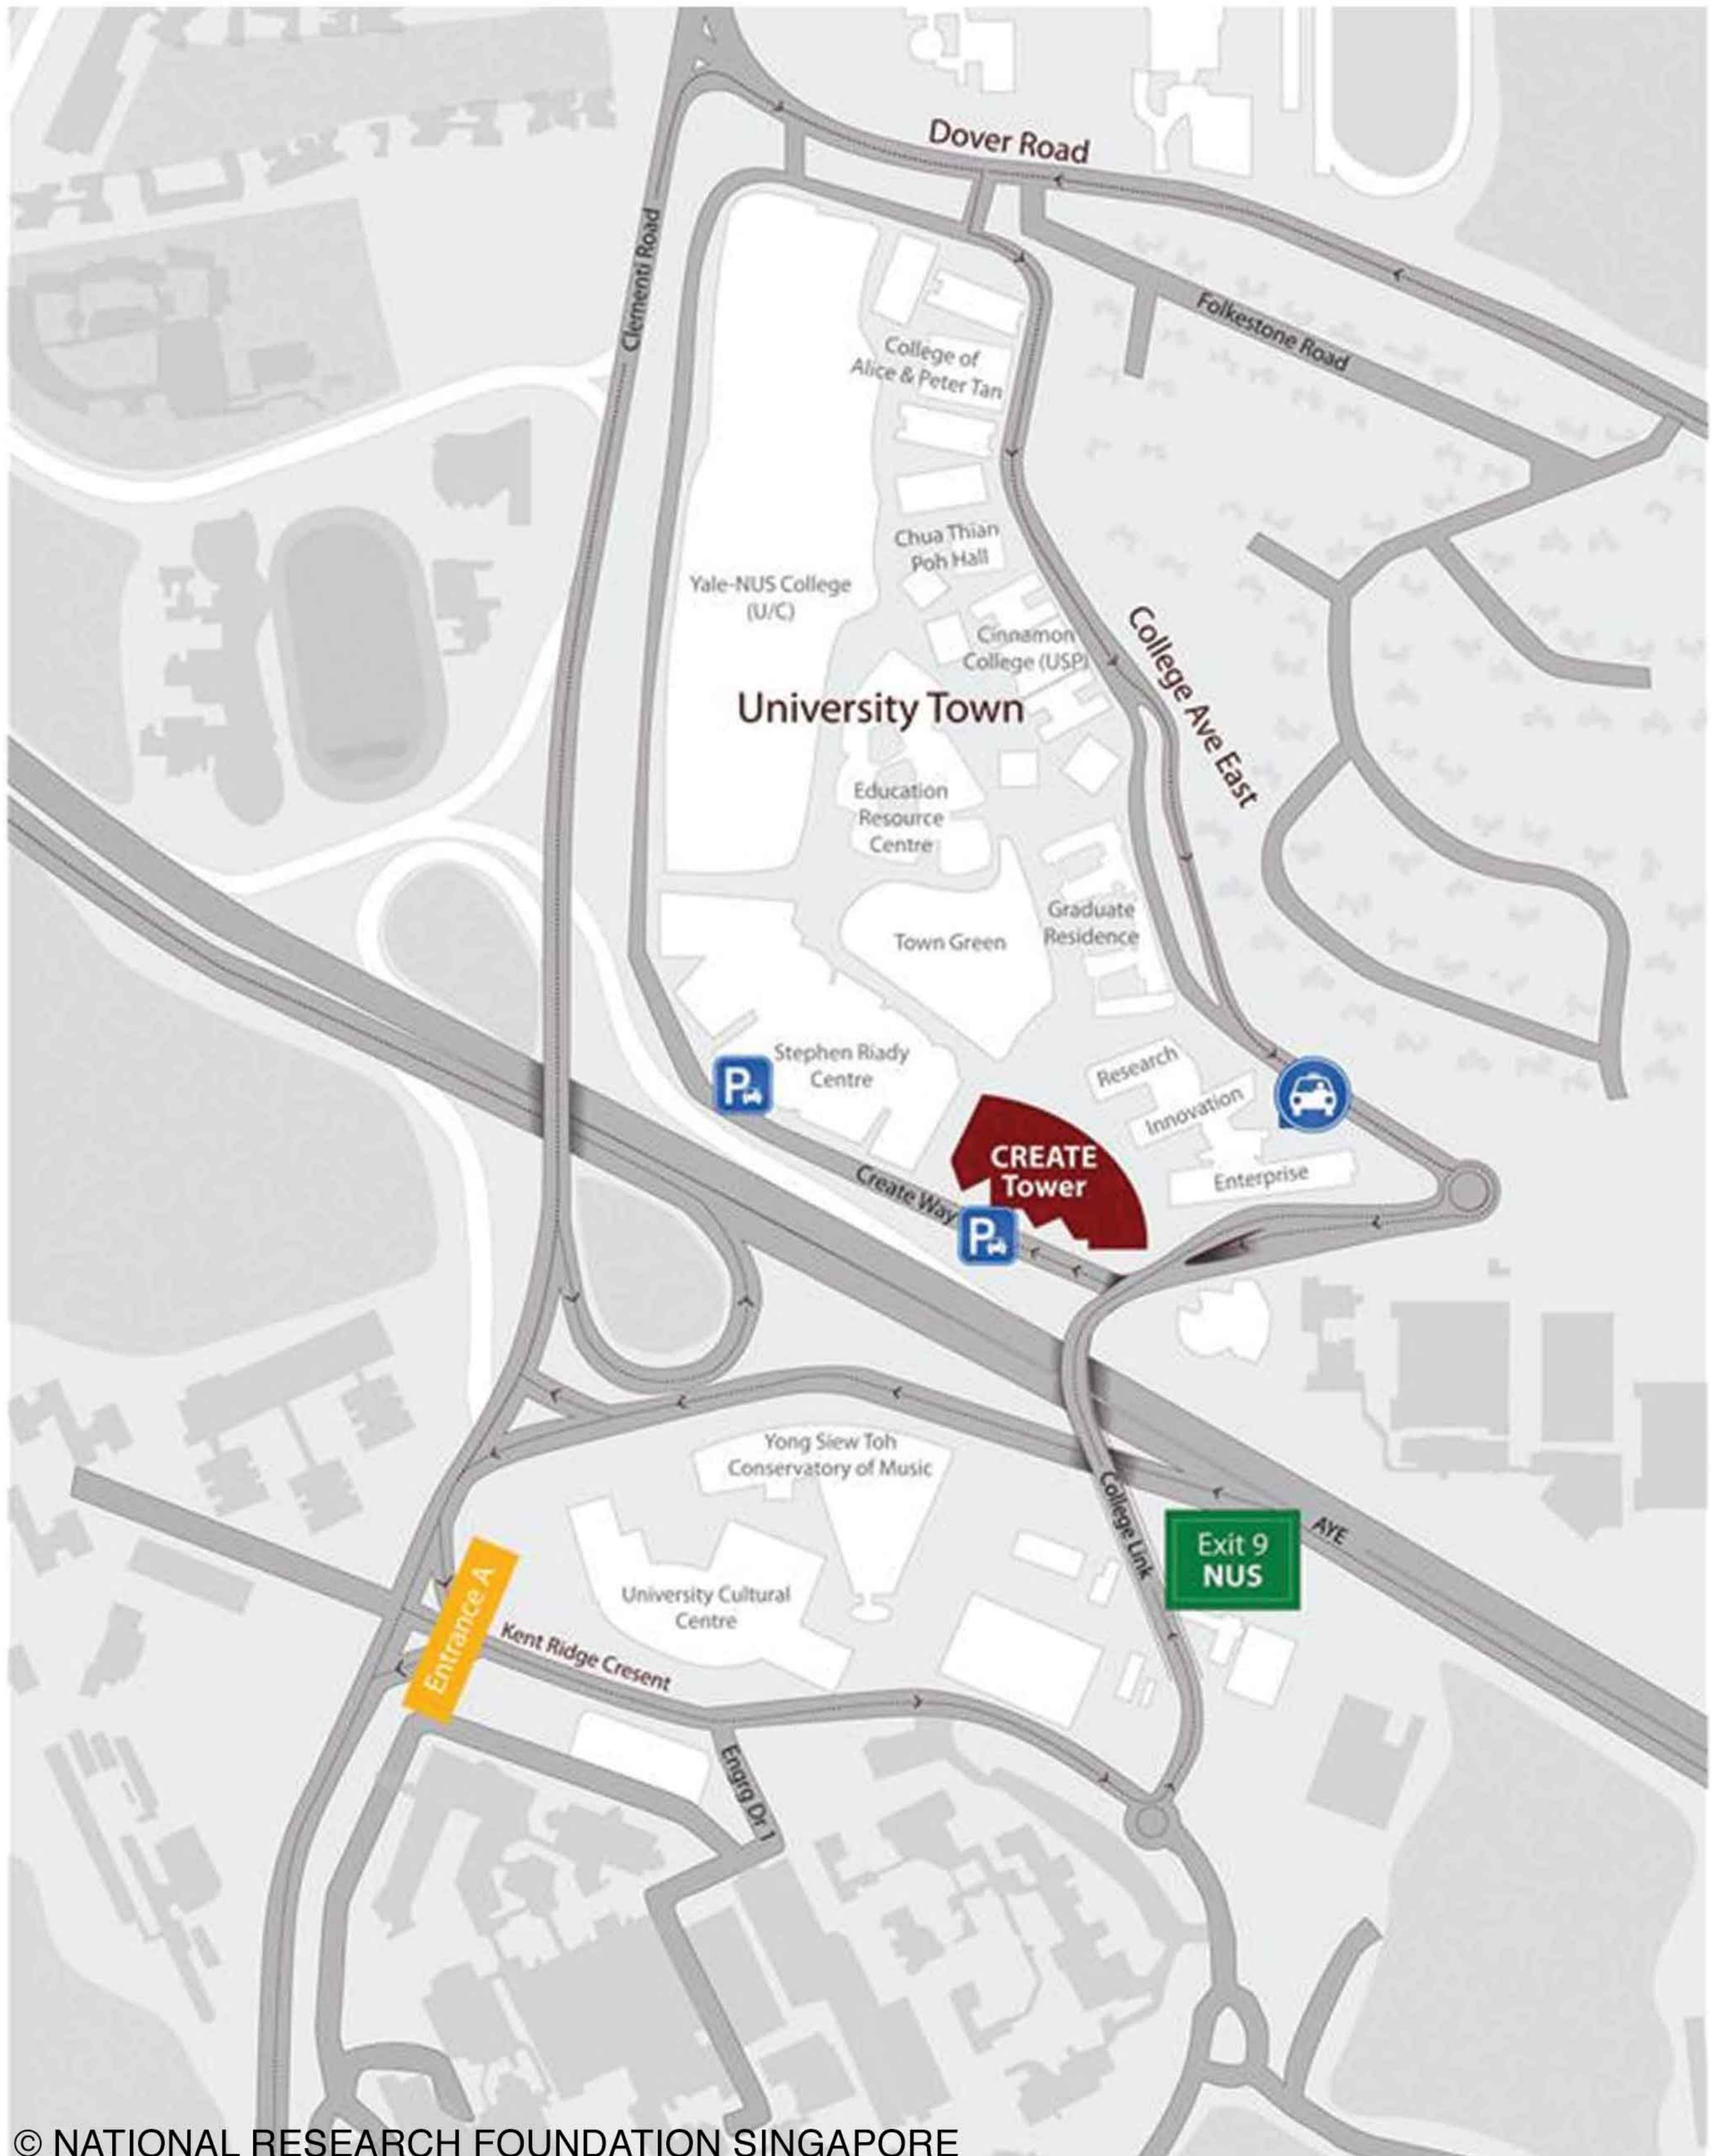

By Car, via AYE (Towards Tuas)

Directions to CREATE TOWER via AYE (towards Tuas)

1. Along AYE towards Tuas, exit at Exit 9
2. Turn left on Clementi Road
3. Turn left onto Kent Ridge Crescent (Landmark: University Cultural Centre on left)
4. Turn left onto College Link at roundabout
5. Proceed straight along Create Way
6. At roundabout, turn right and proceed down road ramp
7. Proceed to CREATE Tower carpark, turn right

By Car, via Dover Road

© NATIONAL RESEARCH FOUNDATION SINGAPORE

Directions to CREATE TOWER via Dover Road

1. Head onto Dover Road from Clementi Road
2. Turn right into University Town (Turn left if you are coming from North Buona Vista Road onto Dover Road)
3. Keep left and continue onto College Avenue East
4. Turn right after the roundabout onto Create Way
5. Proceed down the road ramp
6. Proceed to CREATE Tower carpark, turn right

By Train, Bus

Directions to CREATE TOWER by MRT

1. Alight at Kent Ridge MRT Station (CC24, Circle Line) and take Lower Kent Ridge Road exit
2. Proceed to bus stop no. 18221 (right after NUH entrance)
3. Take bus service "D2" to University Town. Alight at University Town Bus Stop.

Directions to CREATE TOWER by Bus

Bus services along Clementi Road: 33,96,151,183,196

Bus services along Dover Road: 33,196

Bus services after NUS Museum: 95, 96, 151.

1. Take shuttle bus "D1" or "D2" and alight one stop later. Alternatively, walk through the sheltered link bridge to reach University Town Plaza.